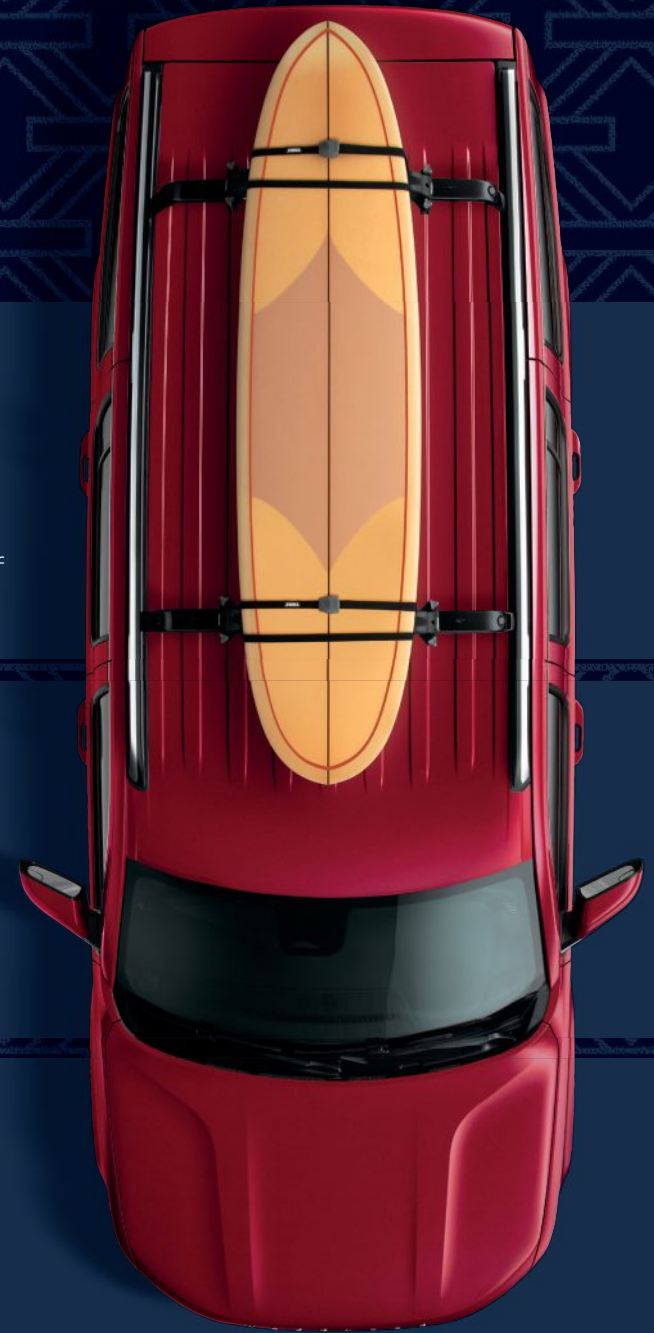

SURF AND PADDLE BOARD CARRIER⁽¹⁾⁽²⁾

[TCSUP811]