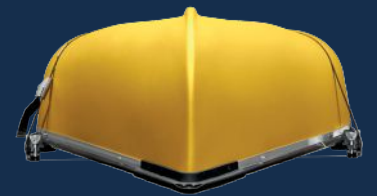

[TCINT869 - 17 cu ft]

**SPORT
CARRIERS**

**UPRIGHT BIKE
CARRIER⁽¹⁾⁽²⁾**

[TCOES599]

**FORK-MOUNT BIKE
CARRIER⁽¹⁾⁽²⁾**

[TCFKM526AB]

**WATER SPORT
CARRIERS**

KAYAK CARRIER⁽¹⁾⁽²⁾

[TCKAY883]

**CANOE
CARRIER⁽¹⁾⁽²⁾**

[TCCAN819]

ROOF RACK CROSSBARS⁽¹⁾

Designed to be easily removable, which comes in handy when the vehicle needs to be parked in a garage. Black footings fit into vehicle's roof rails. Load capacity is 150 lb. [68442426AA]