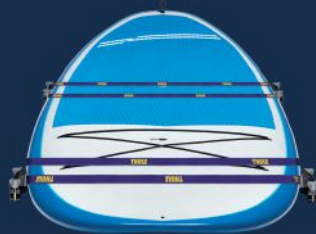

[TCKAY883]

**CANOE
CARRIER⁽¹⁾⁽²⁾**

[TCCAN819]

ROOF RACK CROSSBARS⁽¹⁾

Designed to be easily removable, which comes in handy when the vehicle needs to be parked in a garage. Black footings fit into vehicle's roof rails. Load capacity is 150 lb. [68442426AA]

SKI AND SNOWBOARD CARRIER⁽¹⁾⁽²⁾

[TCS92725]

SURF AND PADDLE BOARD CARRIER⁽¹⁾⁽²⁾

[TCSUP811]

IMPRESSIVE STRENGTH GOES FAR

HITCH BALL-MOUNT ADAPTER KIT⁽¹⁾ —
Designed for a 2-inch hitch receiver.

[82213547 - Fits 2-inch Receiver, $\frac{3}{4}$ -inch Rise or
2-inch Drop]

[82213548 - Fits 2-inch Receiver, 2 $\frac{3}{4}$ -inch Rise or
4-inch Drop]

[82213640 - Fits 2-inch Receiver, 4 $\frac{3}{4}$ -inch Rise or
6-inch Drop]

HITCH BALL, CHROME⁽¹⁾ — Forged steel with
a chrome finish. [82213563 - 1 $\frac{7}{8}$ -inch Diameter]